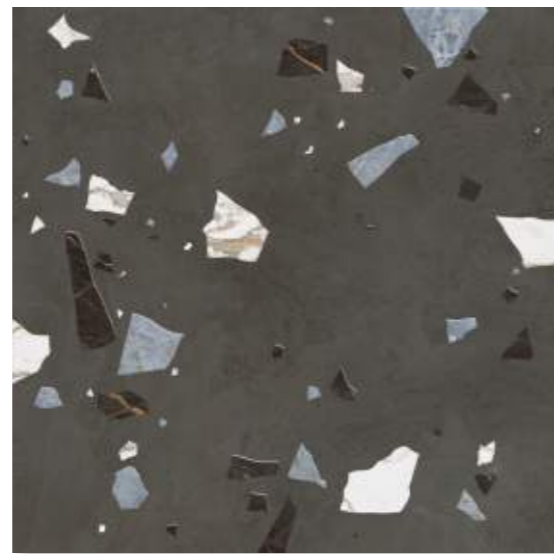

Войд 1 / тёмно-серый
Void 1 / dark gray
600X600mm