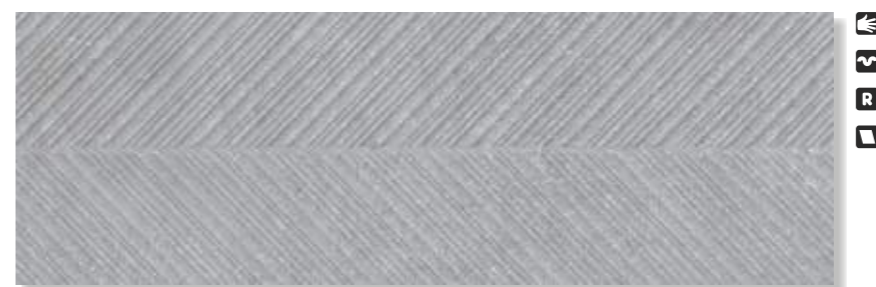

Дезерт 1Д
Desert 1D
900X300mm