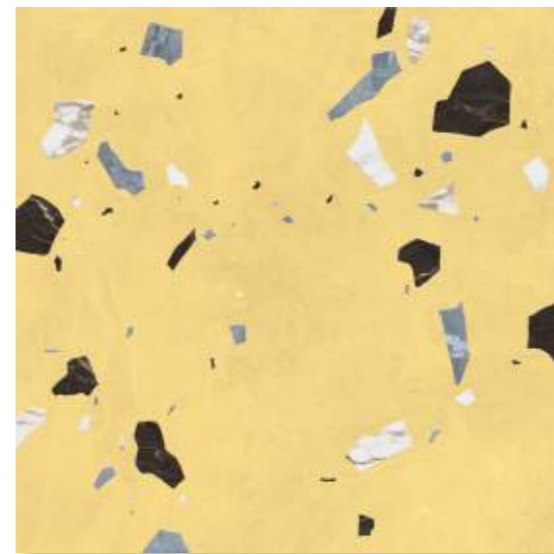

Войд 2Д
Void 2D
600X600mm

Войд 3Д
Void 3D
600X600mm