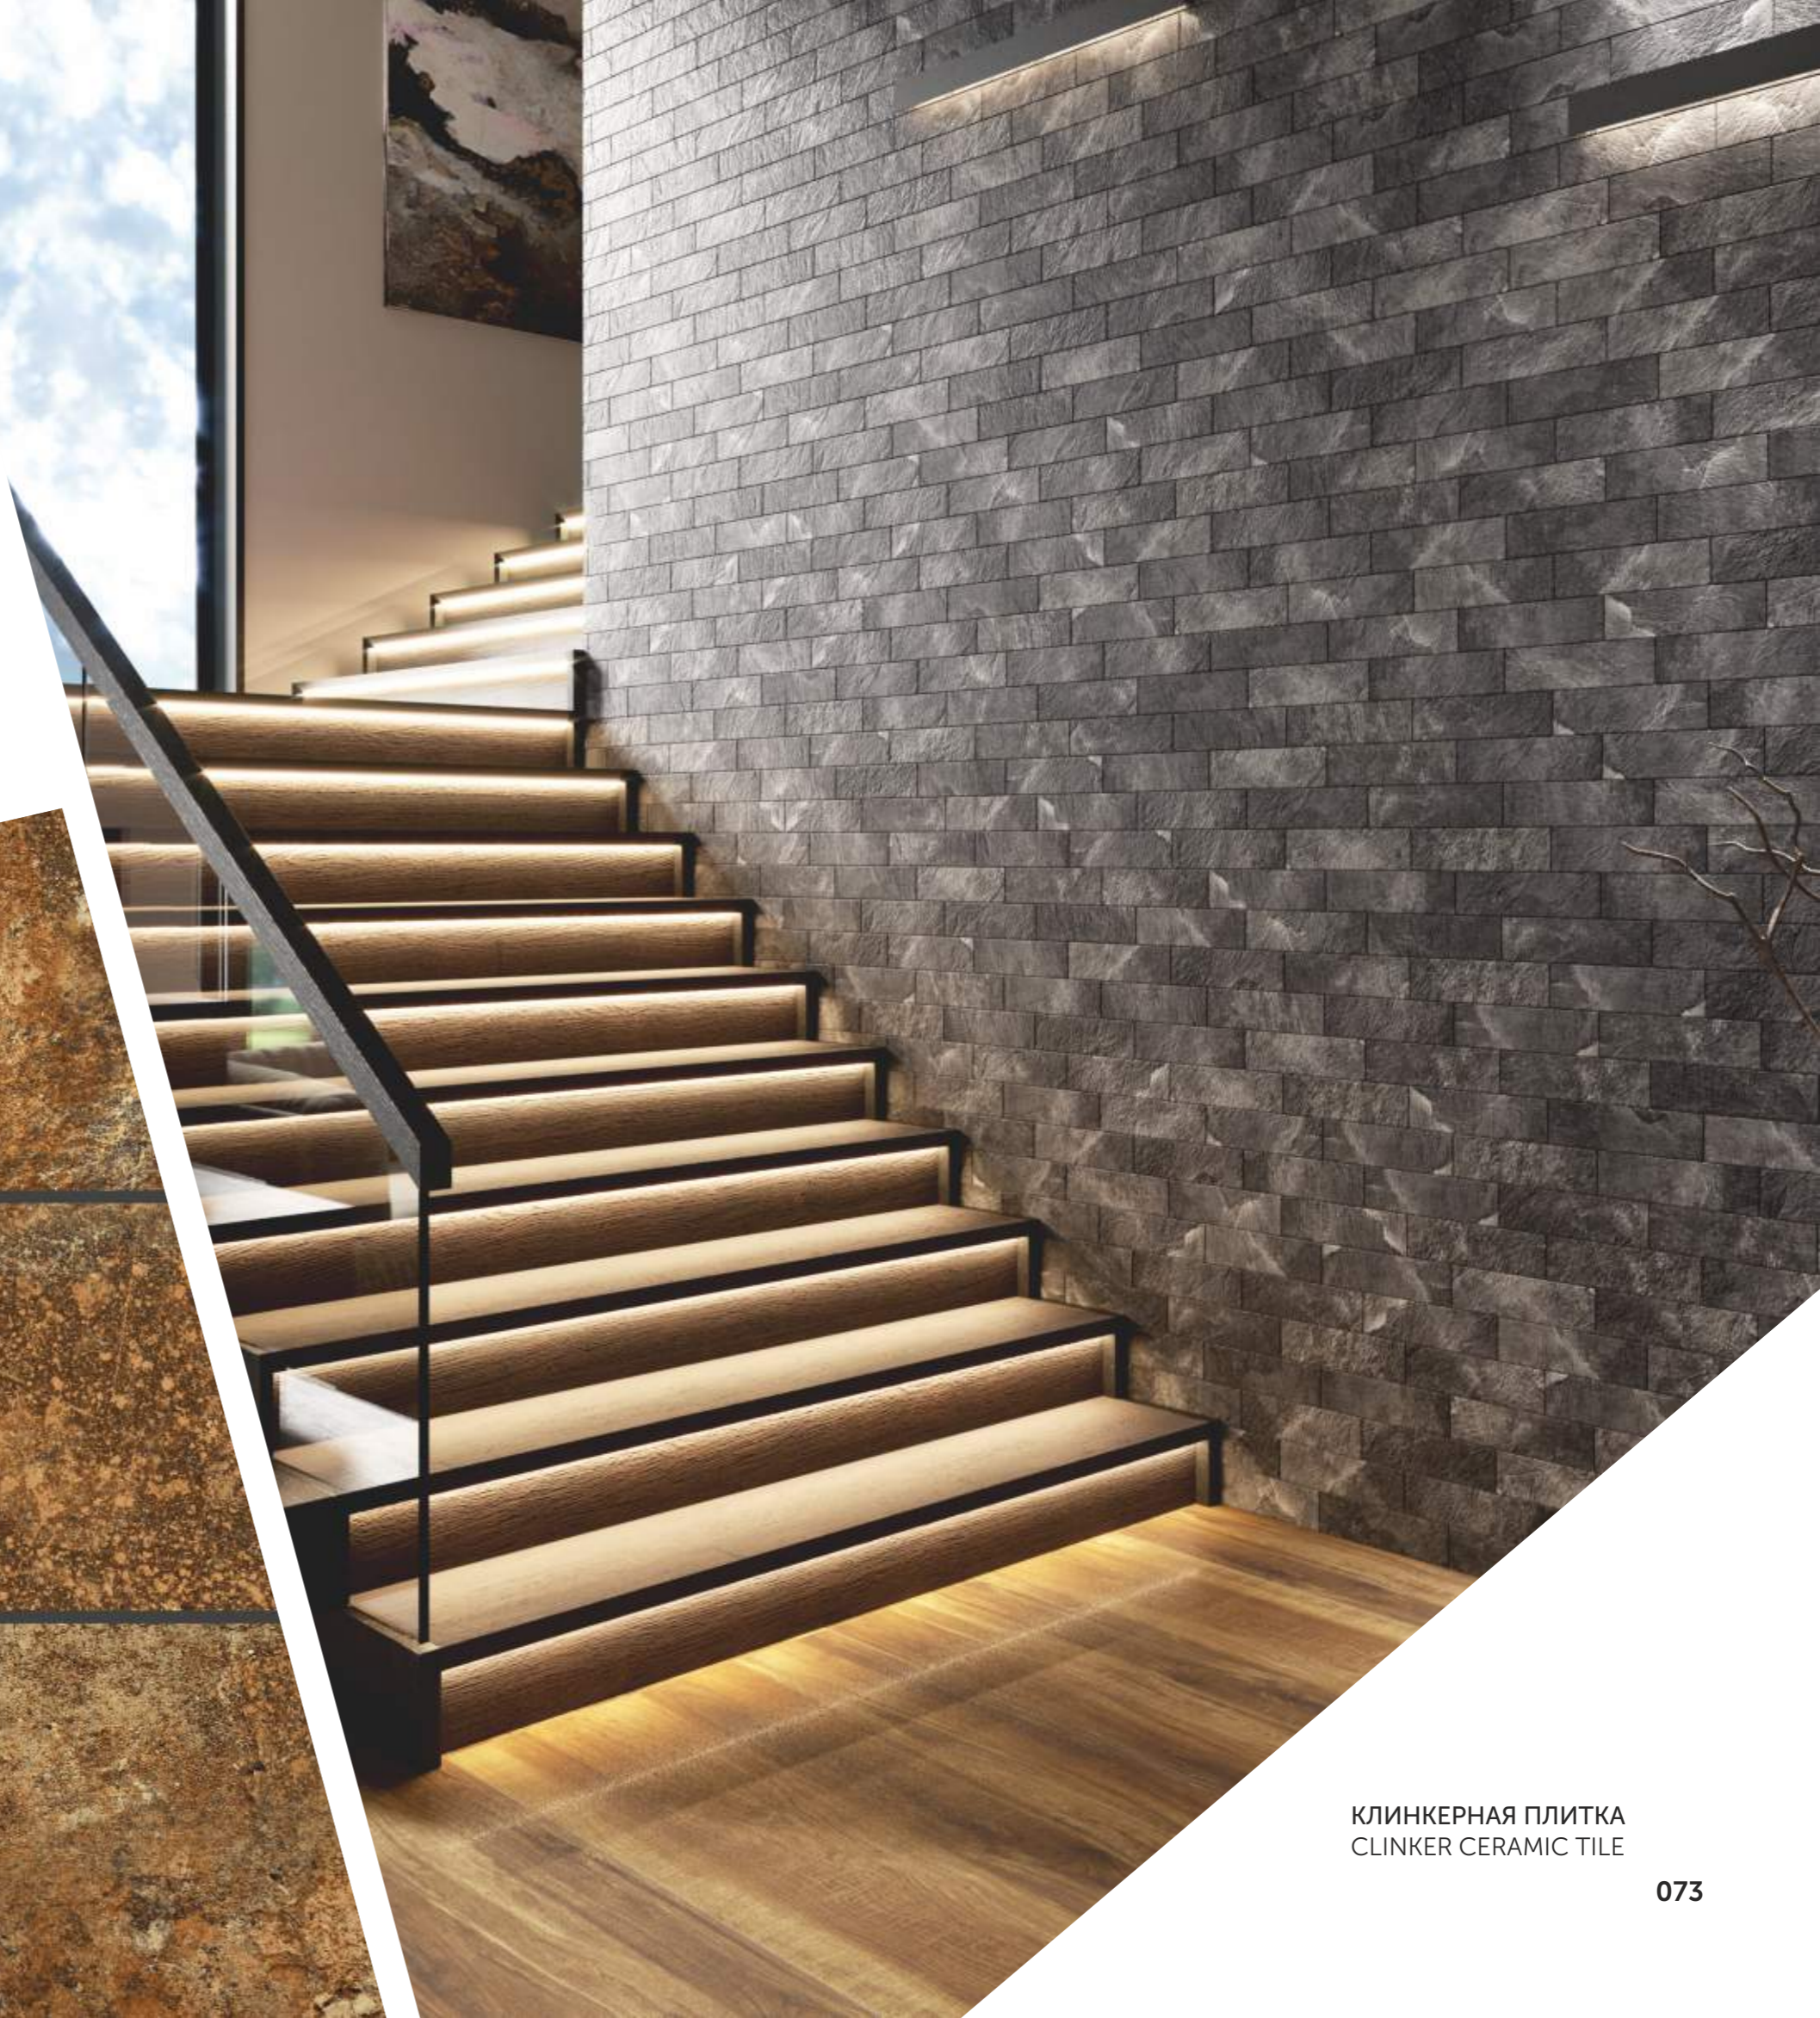

Colorado is a state in the west central part of the USA. The COLORADO collection 245x65 mm has an extraordinary texture, in which there are cold shades from light gray to black, as well as warm colors - beige and brown. We recommend this collection for both outdoor and indoor use. The best clinker COLORADO is suitable for facades of buildings, walls of corridors, stairwells and similar premises. cognac, a massive fireplace and a book in a solid binding.