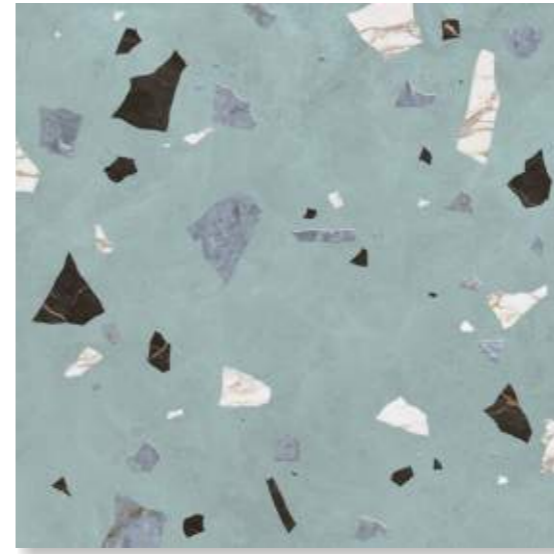

КЕРАМОГРАНИТ
PORCELAIN GRES