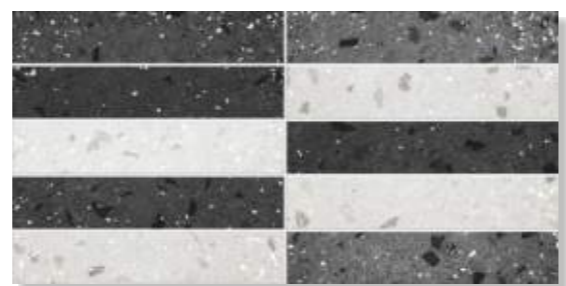

Морена 7Д
Moraine 7D
600X300mm